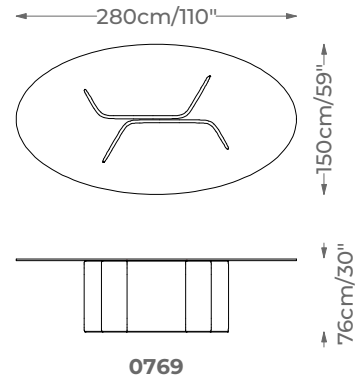

Blade Dining Table

Struttura
Telaio in metallo con rivestimento in cuoio

Finitura piano
Vetro

Structure
Saddle leather-clad metal table base, glass shelf

Top finishes
Marble and glass

Vetro nero
temperato

Black
tempered
glass