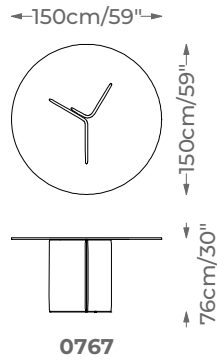

Blade Dining Table

Struttura
Telaio in metallo con rivestimento in cuoio

Finitura piano
Vetro

Structure
Saddle leather-clad metal table base, glass shelf

Top finishes
Marble and glass

Vetro nero
temperato

Black
tempered
glass