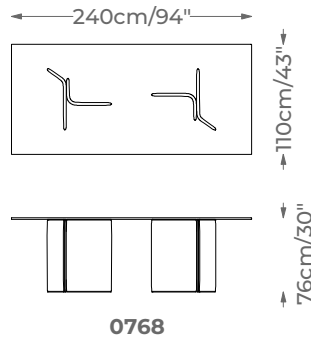

Blade Dining Table

Struttura
Telaio in metallo con rivestimento in cuoio

Finitura piano
Vetro

Structure
Saddle leather-clad metal table base, glass shelf

Top finishes
Marble and glass

Vetro nero
temperato

Black
tempered
glass